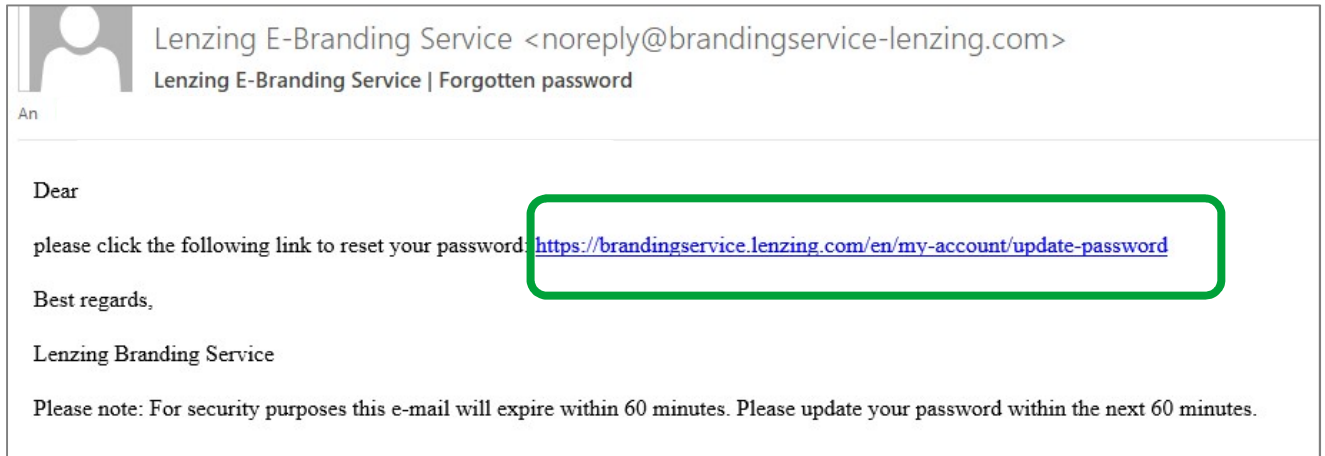

Reset password

Please enter your account e-mail address. Instructions on how to reset your password will be sent to this address.

Email address *

Only LATIN letters allowed

Reset password

- Enter the e-mail address with which you are registered on Lenzing E-Branding Service Platform and click on *Reset password*

- → You will receive an automatic generated e-mail in your mail inbox please click the link in the mail

Please note that for security reasons the link will expire within 60 minutes

- A new window will open: