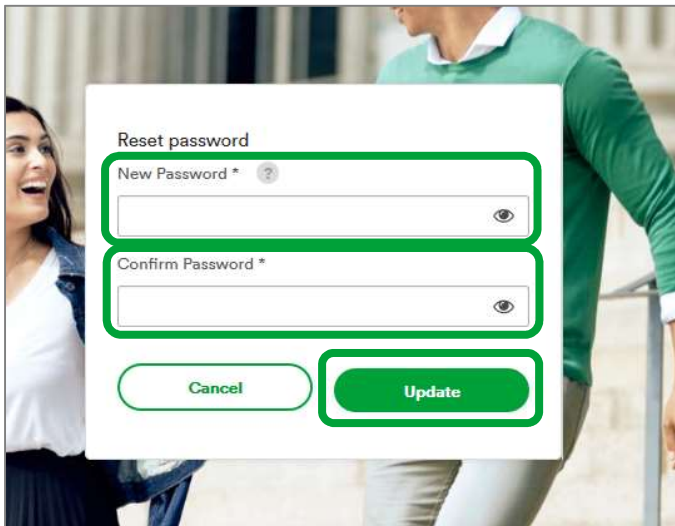

Login

E-mail address *

Password *

Forgotten your password?*

Want to register?

Click on the button below to create a new account.

Login **Register**

- → a new window opens:

Reset password

Please enter your account e-mail address. Instructions on how to reset your password will be sent to this address.

Email address *

Only LATIN letters allowed

Reset password

- Enter the e-mail address with which you are registered on Lenzing E-Branding Service Platform and click on *Reset password*

- → You will receive an automatic generated e-mail in your mail inbox please click the link in the mail

Please note that for security reasons the link will expire within 60 minutes

- A new window will open: